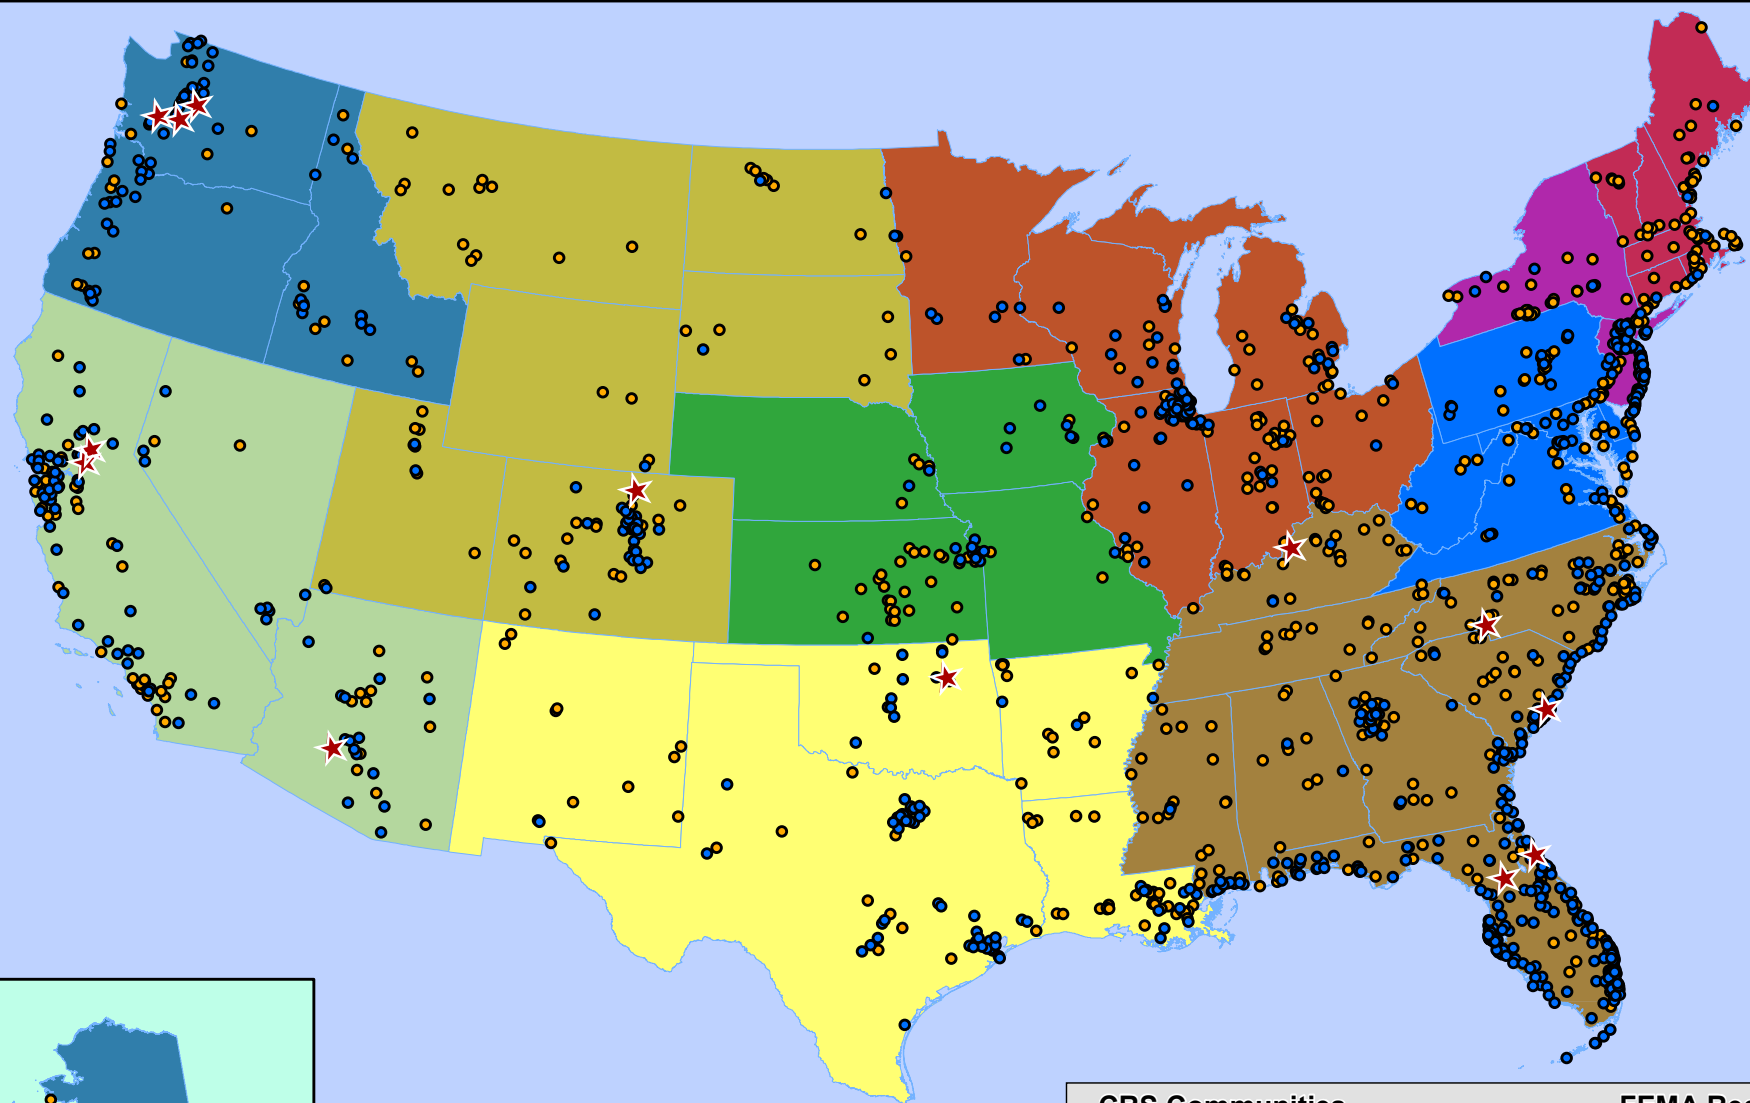

National Flood Insurance Program (NFIP) Community Rating System (CRS)

May 2017

CRS Communities		FEMA Region									
★	Class 1 - 4	I	II	III	IV	V	VI	VII	VIII	IX	X
●	Class 5 - 7										
●	Class 8 - 9										