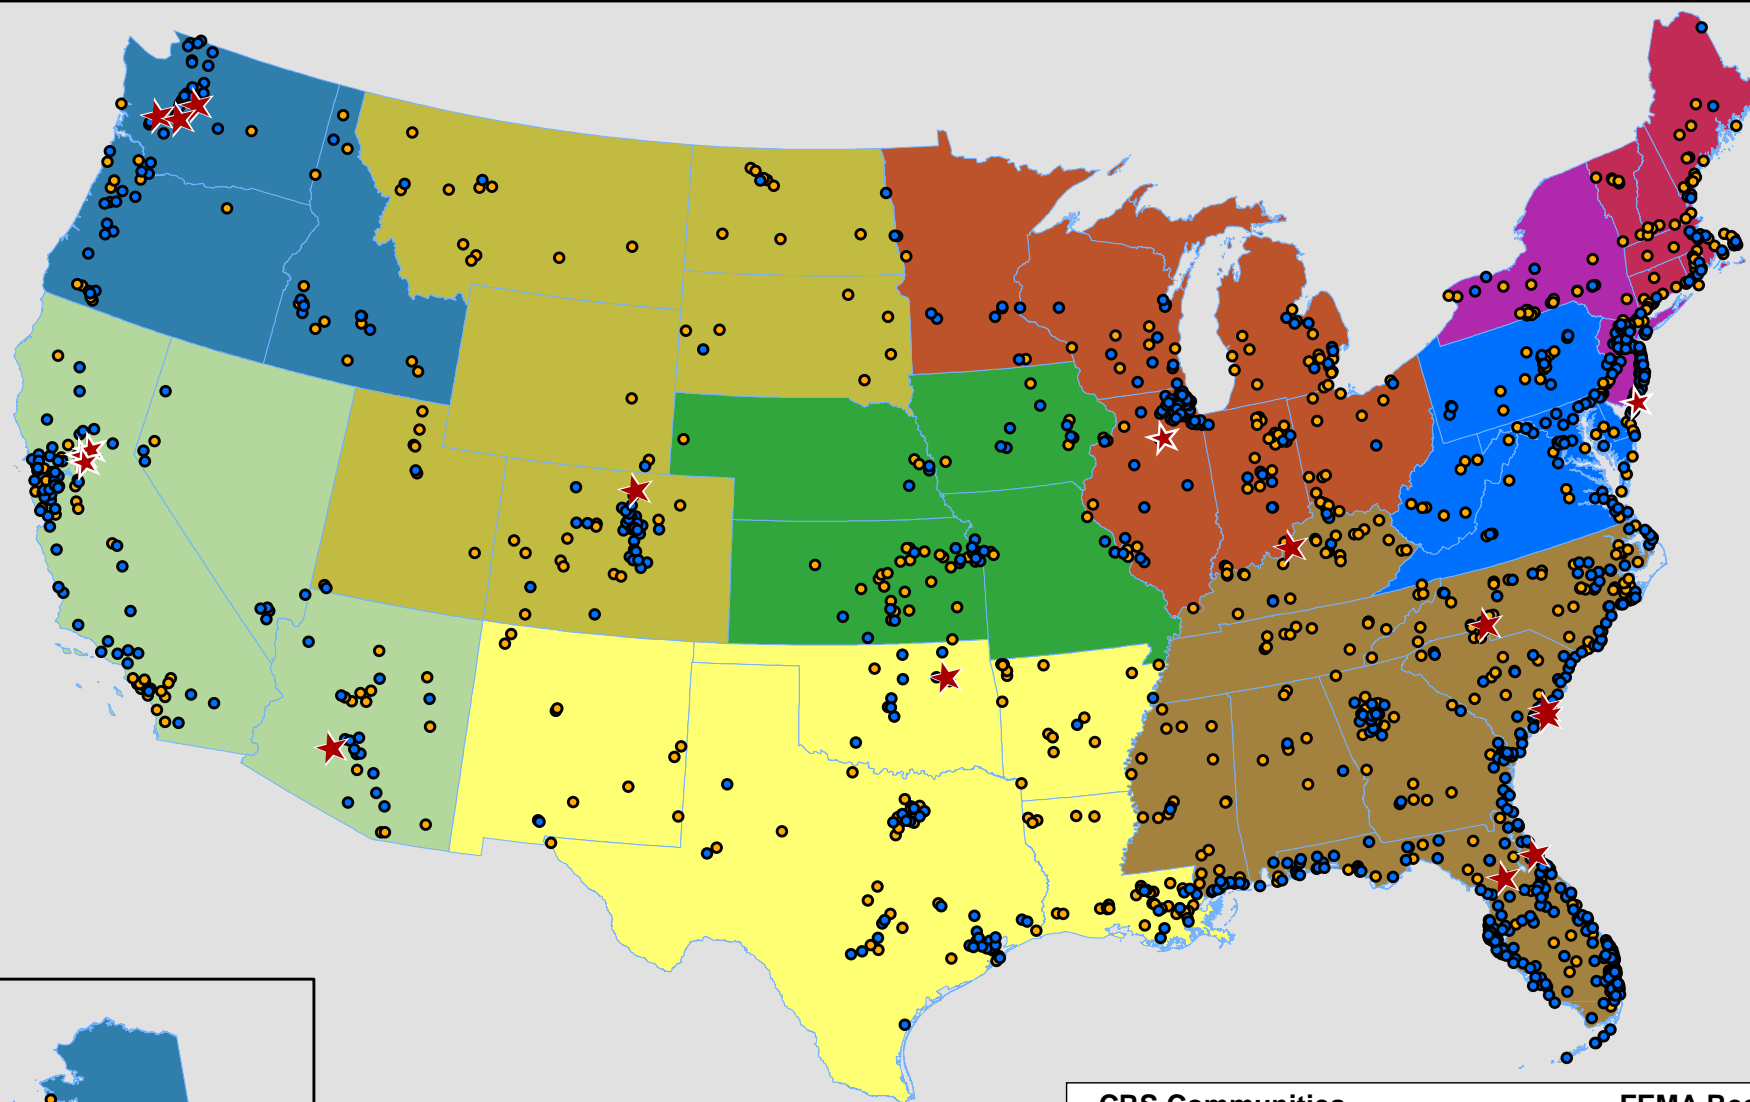

National Flood Insurance Program (NFIP) Community Rating System (CRS)

May 2019

CRS Communities

- ★ Class 1 - 4
- Class 5 - 7
- Class 8 - 9

FEMA Region

I	II	III	IV	V
VI	VII	VIII	IX	X