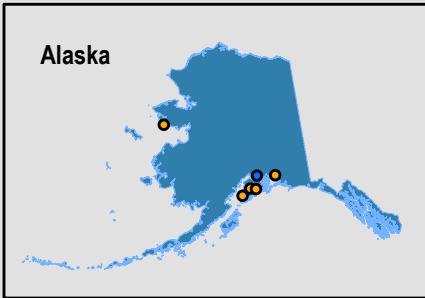

National Flood Insurance Program (NFIP) Community Rating System (CRS)

May 2020

CRS Communities		FEMA Region									
★	Class 1 - 4	I	II	III	IV	V	VI	VII	VIII	IX	X
●	Class 5 - 7										
●	Class 8 - 9										