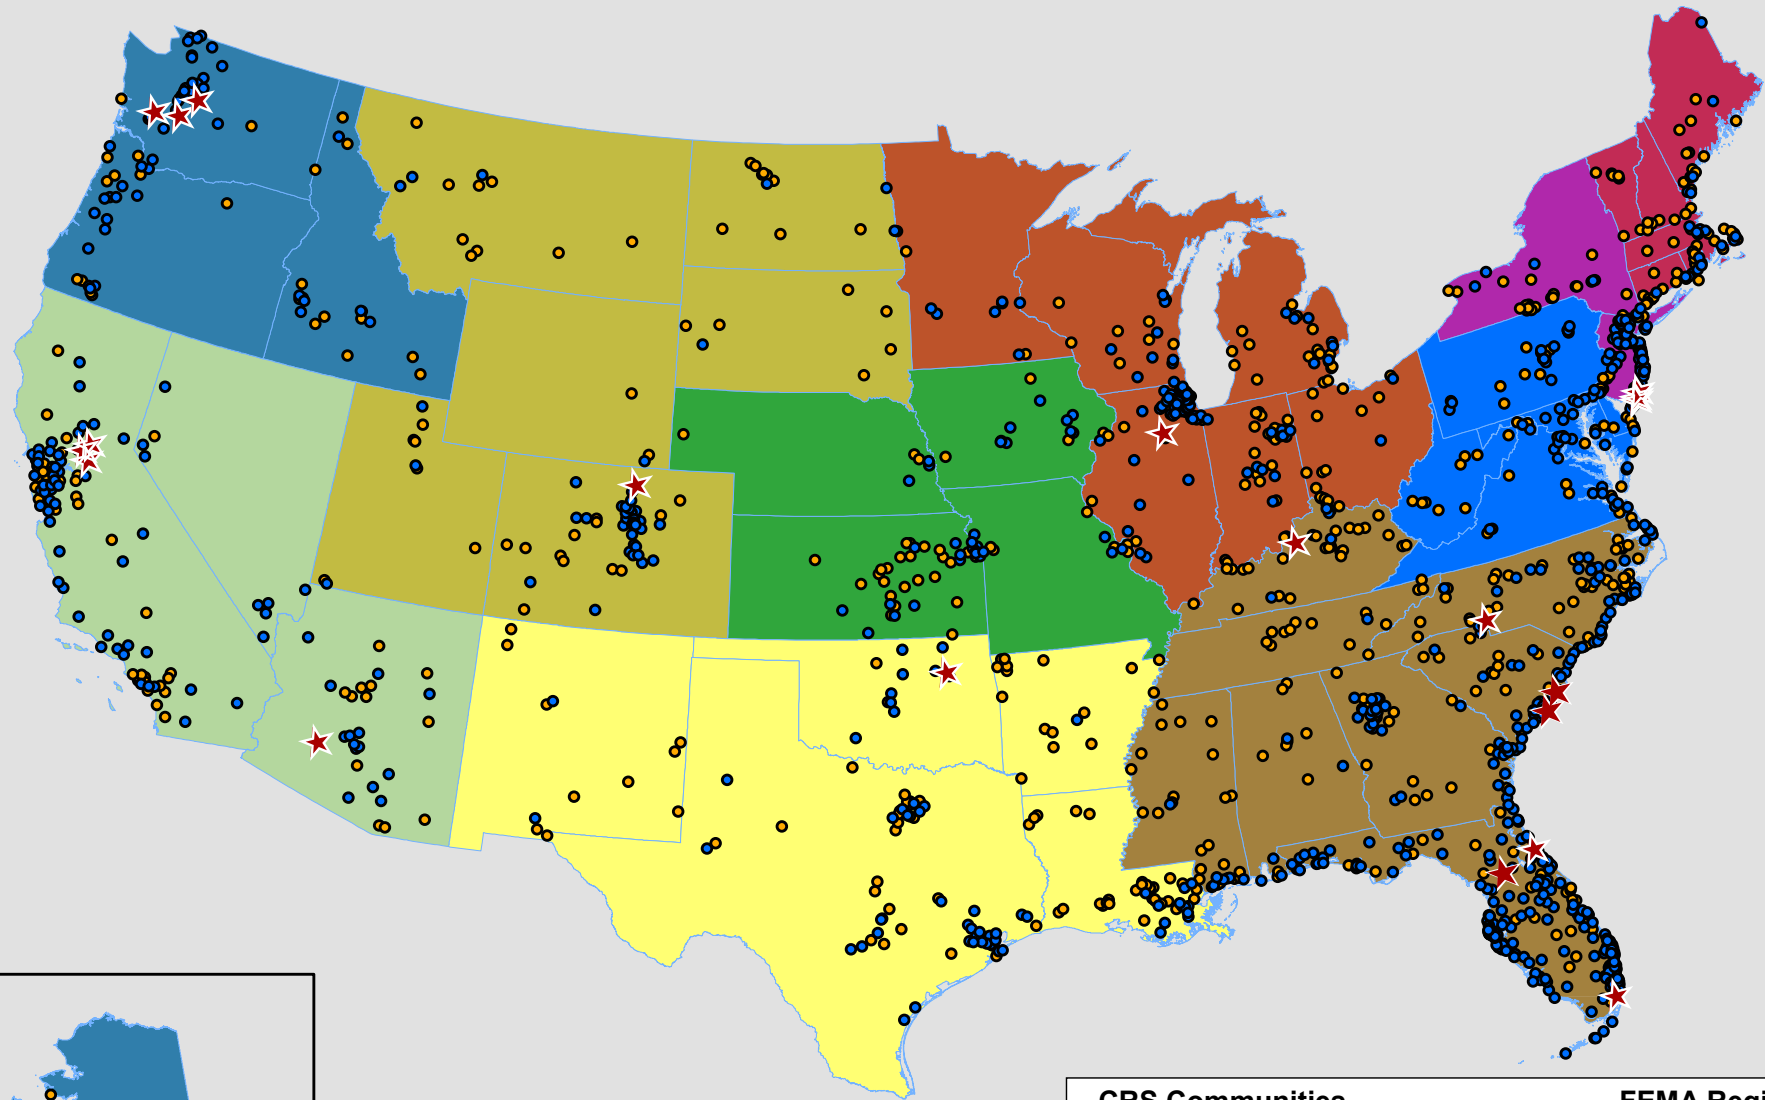

National Flood Insurance Program (NFIP) Community Rating System (CRS)

May 2020

CRS Communities		FEMA Region									
★	Class 1 - 4	I	II	III	IV	V	VI	VII	VIII	IX	X
●	Class 5 - 7										
●	Class 8 - 9										