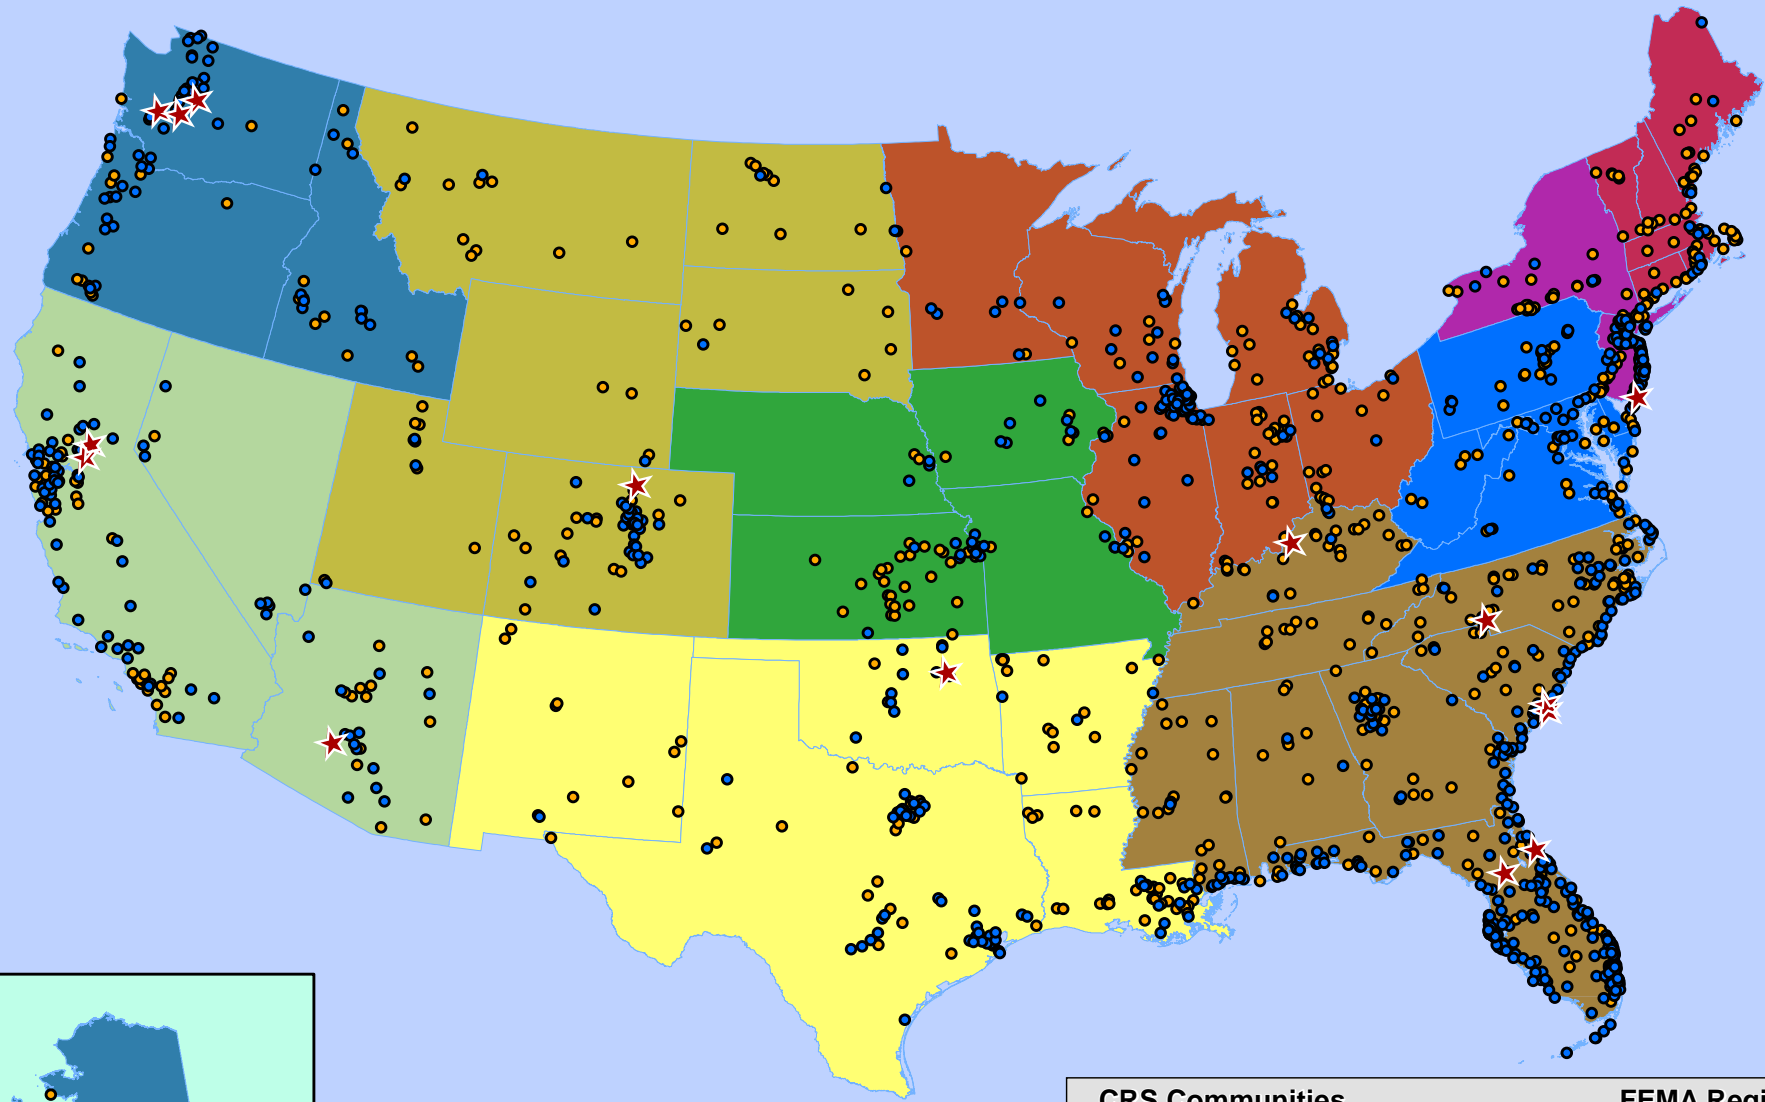

# National Flood Insurance Program (NFIP) Community Rating System (CRS)

May 2018

CRS Communities			FEMA Region				
★	Class 1 - 4		I	II	III	IV	V
●	Class 5 - 7		VI	VII	VIII	IX	X
●	Class 8 - 9						